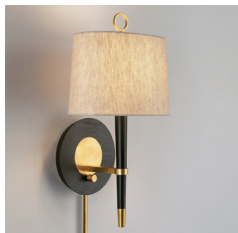

VENTANA SCONCE

DIMENSIONS	OVERALL	23 cm W, 20 cm D, 44 cm H
	SHADE	13 cm W, 20 cm D, 16 cm H
	BACKPLATE	16.5 cm W
WEIGHT		2.3 kg
MATERIALS	BASE	Ebony wood with nickel accents, ebony wood with brass accents, or ivory wood with polished nickel accents
	SHADE	Natural linen
ELECTRICAL	VOLTAGE	60 watt max. B10 candelabra bulb
	POWER	Hi-lo rotary switch, Plug-in or direct wire option
	LUMENS	675
STANDARD		UL
ITEM #		Ebony/nickel 8531, Ebony/brass 18673, Ivory/nickel 11293