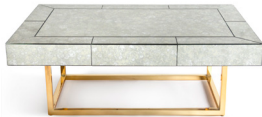

## FURNITURE

Also available as:

credenza

end table

desk

cocktail table

# DELPHINE BAR

ITEM #: 19623

**DIMENSIONS**    **W** 91.4 cm    **D** 45.7 cm    **H** 147.3 cm

**MATERIALS**    Antique Mirror, Polished Brass base, blue interior

**PRICING**    £2,995

Please note that pricing and availability are subject to change. Prices do not include shipping. Furniture is handmade, so measurements are approximate and fall within a 4 cm margin of error. [uk.jonathanadler.com](http://uk.jonathanadler.com)