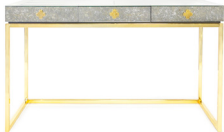

## FURNITURE

Also available as:

credenza

end table

desk

cocktail table

# DELPHINE BAR

ITEM #: 19623

**DIMENSIONS**    **W** 91.4 cm    **D** 45.7 cm    **H** 147.3 cm

**MATERIALS**    Antique Mirror, Polished Brass base, blue interior

**PRICING**    £2,995

Please note that pricing and availability are subject to change. Prices do not include shipping. Furniture is handmade, so measurements are approximate and fall within a 4 cm margin of error. [uk.jonathanadler.com](http://uk.jonathanadler.com)