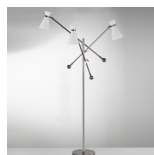

JONATHAN ADLER

LIGHTING

HAVANA TASK FLOOR LAMP

ITEM # 5876

DIMENSIONS

ADJ H 46-61"

ARM LENGTH 39"

MATERIALS

BASE Polished nickel

SHADE White metal

DETAILS Max. 60 watt type A bulb, full range foot switch.

PRICING 495.

Also available as:

*3-arm
floor lamp*

*swing-arm
sconce*

half sconce

*3-light
pendant*

table lamp

single pendant

Please note that pricing and availability are subject to change. Prices do not include shipping. Furniture is handmade, so measurements are approximate and fall within a 1.5" margin of error.