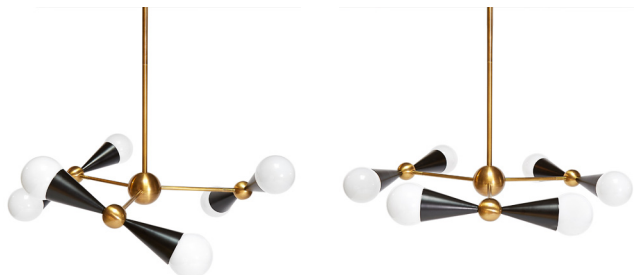

CARACAS SIX-LIGHT CHANDELIER

DIMENSIONS	OVERALL	34" Dia., 4.25-22.5" H
	GLOBE	4.25" Dia.
	DROP	12" min., 56" max

WEIGHT 11 lbs

MATERIALS Antiqued brass, ivory or black finish, white acrylic globes

ELECTRICAL Six 25 watt max. type B bulbs

STANDARD UL

ITEM # Black 21547, Ivory 26734

Measurements are approximate and fall within a 1.5" margin of error.

www.jonathanadler.com