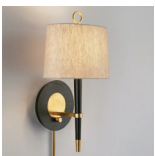

JONATHAN ADLER

LIGHTING

VENTANA FLOOR LAMP

ITEM # 4145 (Ebony/Brass)

4515 (Ivory/Nickel)

20438 (Ebony/Nickel)

DIMENSIONS W 22.5" H 68.75"

SHADE W 22.5" H 15.75"

HARP 10"

MATERIALS

BASE Ebony wood with brass accents, ivory wood with polished nickel accents, or ebony wood with polished nickel accents

SHADE Natural linen

DETAILS Max. 150 watt light bulb. 3-way pull chain switch

PRICING 650.

Also available as:

table lamp

2 tier chandelier

3 tier chandelier

oval chandelier

spiral floor lamp

sconce

single tier chandelier

double wall sconce

tapered floor lamp

tapered table lamp

Please note that pricing and availability are subject to change. Prices do not include shipping. Furniture is handmade, so measurements are approximate and fall within a 1.5" margin of error.